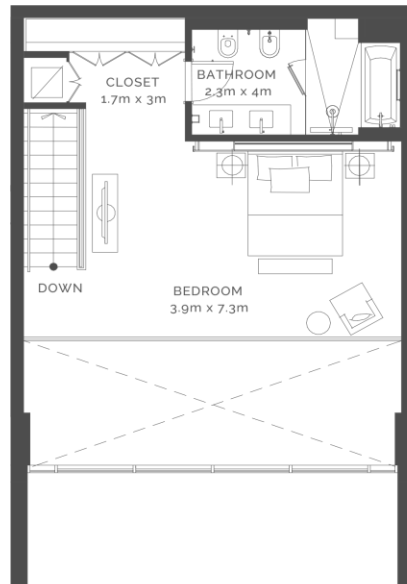

Typical Loft Type Apartment LA

Unit key plan

*Apartment sizes are indicative only and are based on Aldar's measurement guidelines

Average Internal Area **119m²**
Average Balcony Area **22m²**
Average Total Area **141m²***

Lower Floor

Upper Floor

Plot key plan