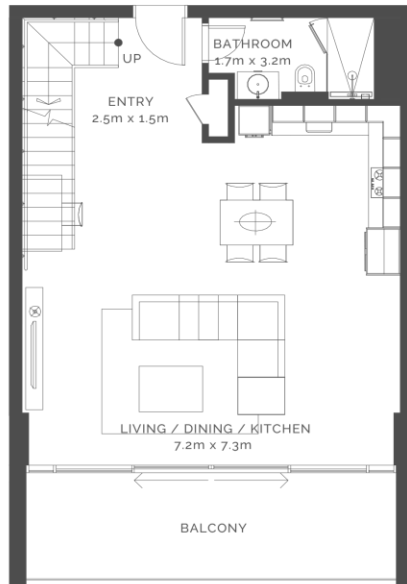

Typical Loft Type Apartment LA

Unit key plan

*Apartment sizes are indicative only and are based on Aldar's measurement guidelines

Average Internal Area **119m²**
Average Balcony Area **22m²**
Average Total Area **141m²***

Lower Floor

Upper Floor

Plot key plan